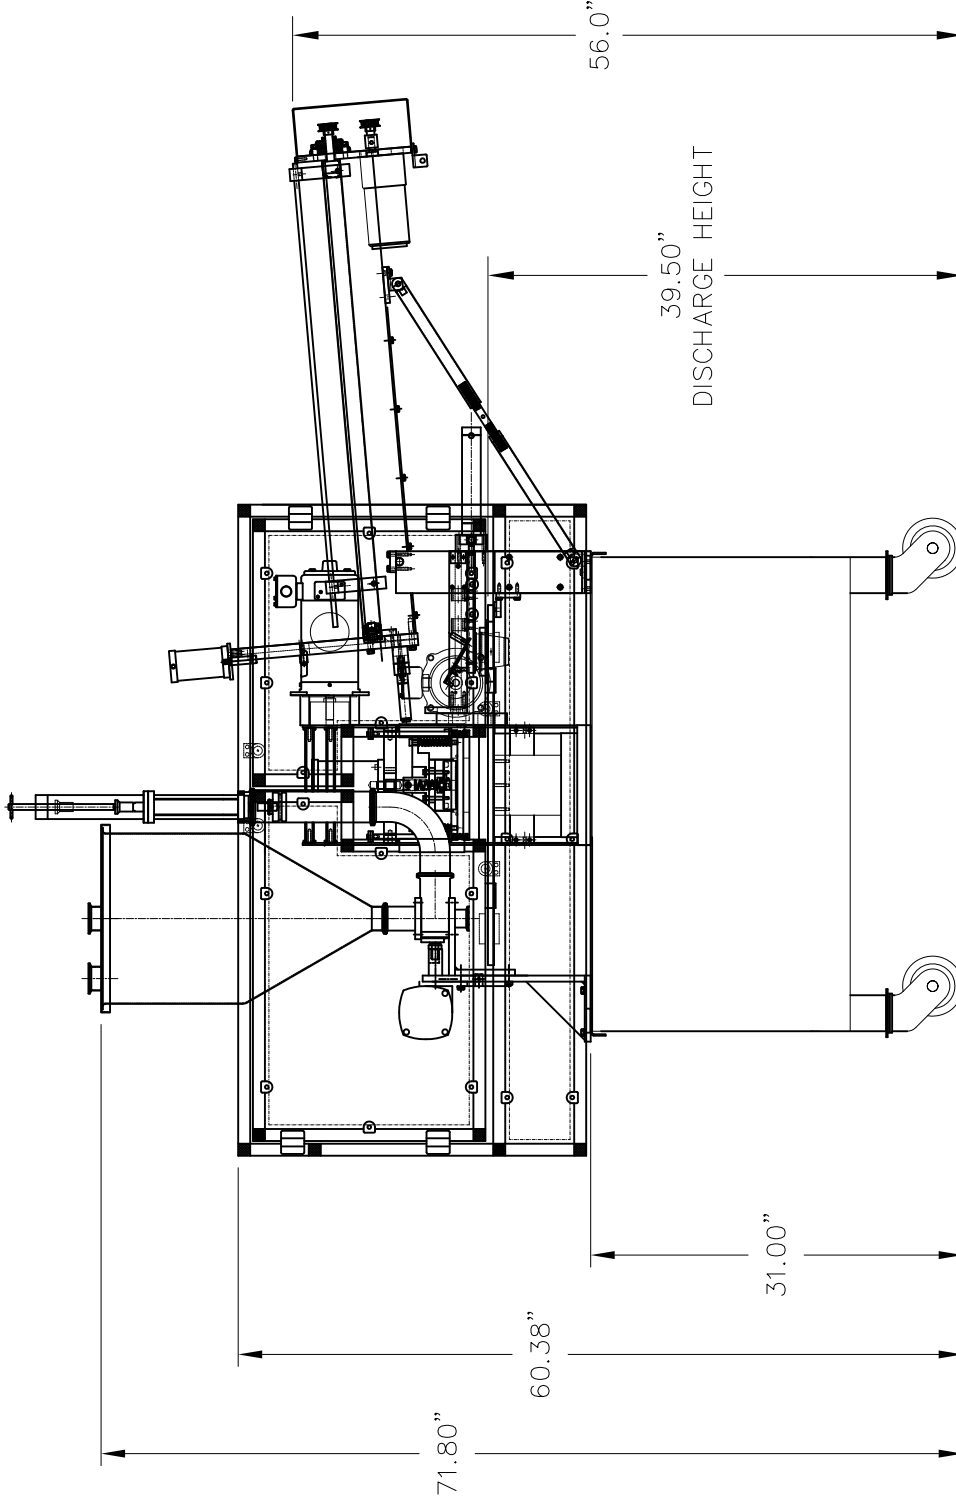

0300356A

WORLD CUP
PACKAGING
South Beloit, IL 61080
PH: (800) 500-7750
THIS MATERIAL IS THE EXCLUSIVE PROPERTY OF WORLD CUP
PACKAGING. REUSE, REPRODUCTION, OR DISTRIBUTION
TO OTHERS IS PROHIBITED, WITHOUT PRIOR CONSENT.

UNLESS SPECIFIED
0 ±0.10
.00 ±0.015
.0000 ±0.005
.0000 ±0.0005
ANGLES ±1"
BREAK ALL SHARP CORNERS

DRAWN BY BR
DATE 01/31/11
SCALE 1/16
MATERIAL ELEVATION VIEW
NAME 12-32 ROTARY

QTY. 1
FINISH
SHT NO. 2 OF 2
DRWG. NO. 0300356A