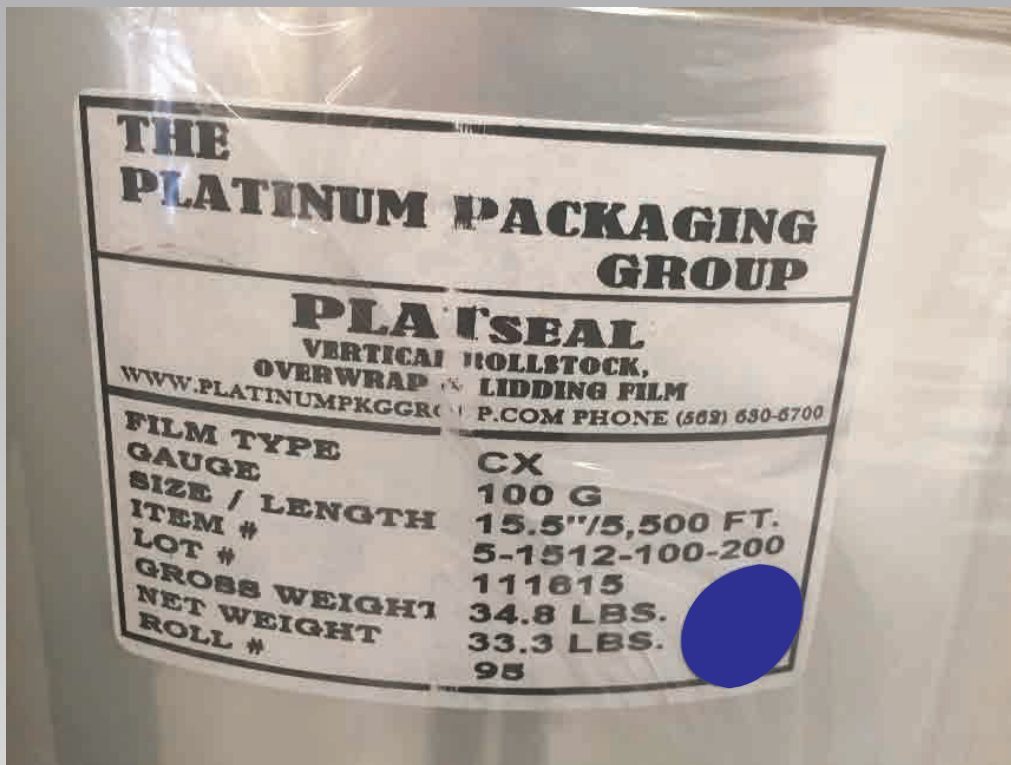

THE PLATINUM PACKAGING GROUP

PLATSEAL Overwrap Temps (Film to Film)

Film Application and Temps

OVERWRAP FILM Temp Stats

CX 100 PP Cold Overwrap 280 F° to 320 F° (Blue Dot)

*TEMPERATURES ARE ESTIMATIONS FROM MANUFACTURERS OF THE FILM, ACTUAL OPERATING TEMPERATURES MAY VARY DEPENDING ON SPEED OF MACHINE, OPERATING ENVIRONMENT AND AGE & CONDITION OF MACHINE