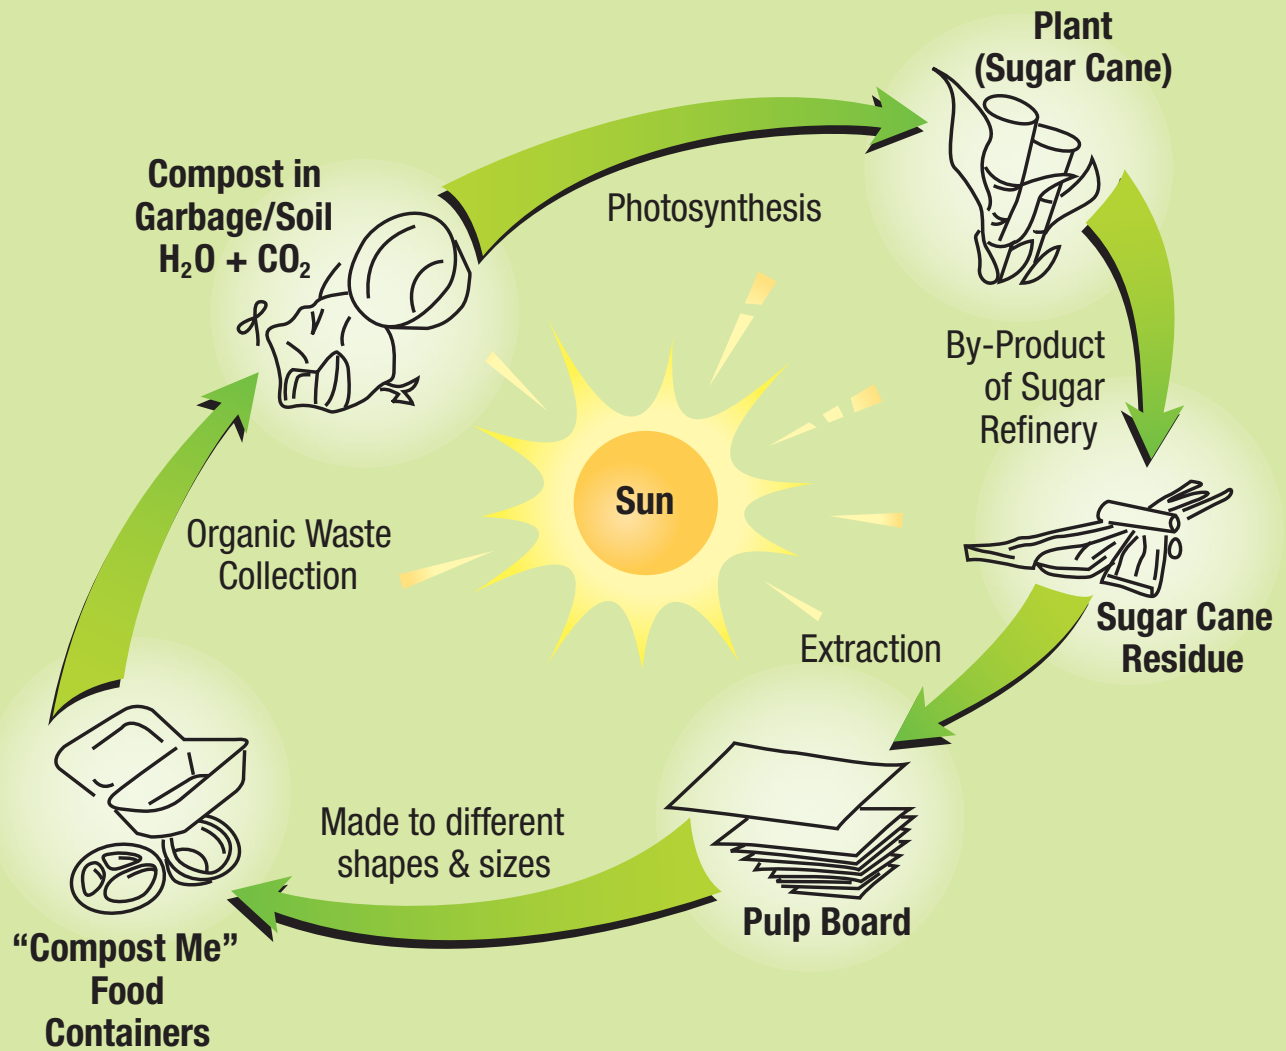

500 Per Case / 56 C/S Per Pallet

- 100% Bio-Compostable
- Made From Leftover Agricultural Sugar Cane Fiber
- No Plastic Lining Uses A Plant-Based Bio-Lining
 - Moisture & Oil Resistant
- Ovenable (up to 400° F) Microwave & Freezer Safe
 - Commercially Compostable in 4 to 8 Weeks